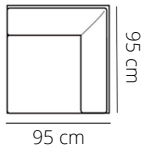

### Sizes with small arm

### Sizes with wide arm

### AL-LK (arm left) LK-AR (arm right) AL-LG (arm left) LG-AR (arm right)

### PG

Height: 47 cm