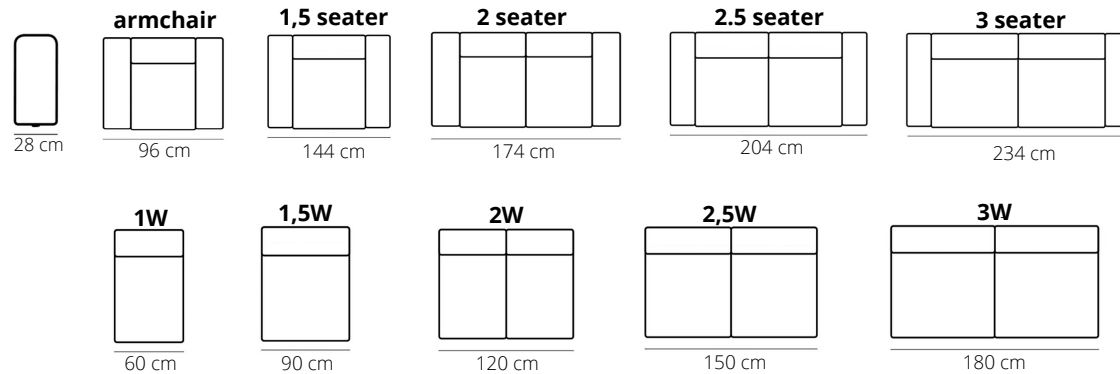

Sizes with wide arm