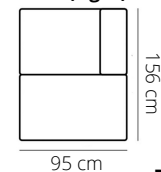

OEL (left) OER (right)