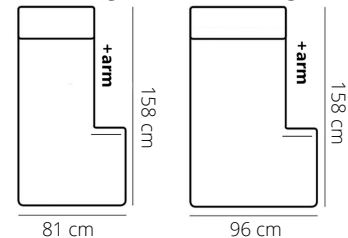

AL-LK (arm left) LK-AR (arm right) AL-LG (arm left) LG-AR (arm right)

OEL (left) OER (right)

HH

PG

Height: 47 cm

STITCHING

LEGS

HEIGHT: 87 cm
DEPTH: 95 cm
SEAT DEPTH: 52 cm
SEAT HEIGHT: 47 cm
ARM HEIGHT: 63 cm

PRODUCT INFO

FRAME

FILLING

BACK

SEAT

SUSPENSION

This sofa has loose seat and back cushions

Caution: with the use of different moulds, the stitching of models in fabrics can be different from the stitching of the same models in leather.
All sizes are approximate, technical and stylistic changes and typing errors are reserved.