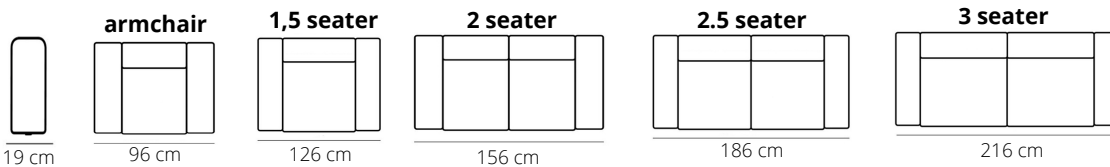

### Sizes with small arm

## LEGS

ZH  
wide arm

X  
small arm

HEIGHT: 87 cm  
DEPTH: 95 cm  
SEAT DEPTH: 52 cm  
SEAT HEIGHT: 47 cm  
ARM HEIGHT: 63 cm