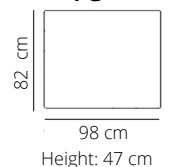

### Sizes with small arm

### Sizes with wide arm

### AL-LK (arm left) LK-AR (arm right) AL-LG (arm left) LG-AR (arm right)

### PG

Height: 47 cm