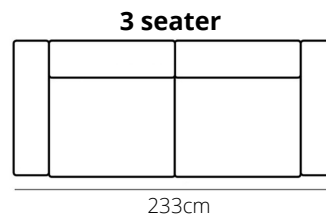

Decorative cushions separate available

STITCHING

flat seam

LEGS

HMH

varnished, dark wood
oil or
brut   black   cherry

HEIGHT: 85 cm
DEPTH: 108 cm
SEAT DEPTH: 60 cm
SEAT HEIGHT: 45 cm
ARM HEIGHT: 60 cm

PRODUCT INFO

FRAME

beechwood

chipboard

FILLING

silicone cotton wool

SUSPENSION

elastic belts

BACK

SEAT

foam HR 40

poly foam
SG 30

no-sag springs

Caution: with the use of different moulds, the stitchery of models in fabrics can be different from the stitchery of the same models in leather.
All sizes are approximate, technical and stylistic changes and typing errors are reserved.