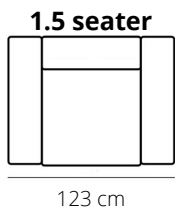

Decorative cushions separate available