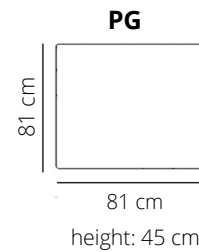

Decorative cushions separate available

STITCHING

flat seam