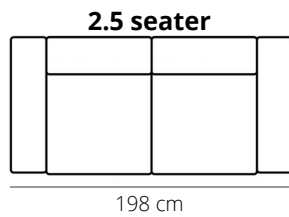

Decorative cushions separate available

STITCHING

flat seam