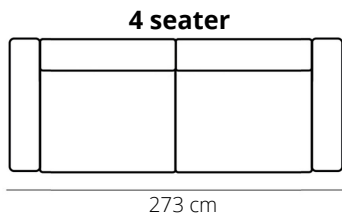

Decorative cushions separate available

STITCHING

flat seam

LEGS

HMH

varnished, dark wood
oil or
brut   black   cherry

HEIGHT: 85 cm
DEPTH: 108 cm
SEAT DEPTH: 60 cm
SEAT HEIGHT: 45 cm
ARM HEIGHT: 60 cm

PRODUCT INFO

FRAME

beechwood

chipboard

FILLING

silicone cotton wool

SUSPENSION

elastic belts

BACK

SEAT

foam HR 40

poly foam
SG 30

no-sag springs

Caution: with the use of different moulds, the stitchery of models in fabrics can be different from the stitchery of the same models in leather.
All sizes are approximate, technical and stylistic changes and typing errors are reserved.