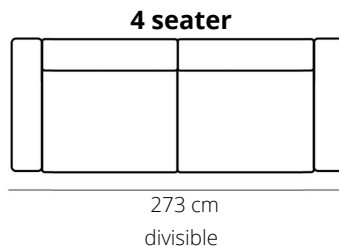

Decorative cushions separate available

STITCHING

flat seam

LEGS

HMH

varnished, dark wood
oil or
brut   black   cherry

HEIGHT: 85 cm
DEPTH: 108 cm
SEAT DEPTH: 60 cm
SEAT HEIGHT: 45 cm
ARM HEIGHT: 60 cm

PRODUCT INFO

FRAME

beechwood

chipboard

FILLING

silicone cotton wool

SUSPENSION

elastic belts

BACK

SEAT

foam HR 40

poly foam
SG 30

no-sag springs

Caution: with the use of different moulds, the stitchery of models in fabrics can be different from the stitchery of the same models in leather.
All sizes are approximate, technical and stylistic changes and typing errors are reserved.