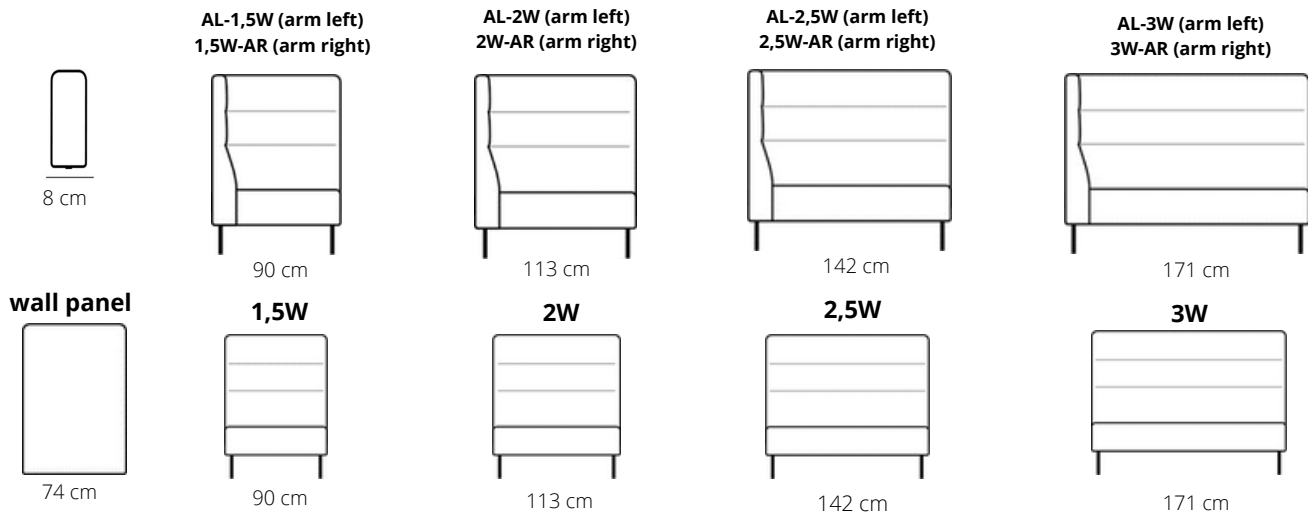

ELEMENTS

STITCHING

flat seam

J-188
black

PRODUCT INFO

FRAME

pine wood

plywood