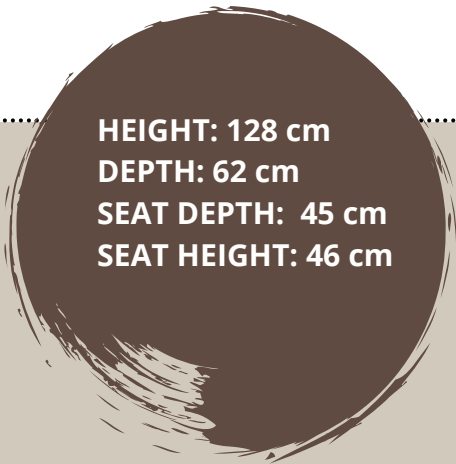

ELEMENTS

STITCHING

flat seam

J-188
black

PRODUCT INFO

FRAME

pine wood

plywood