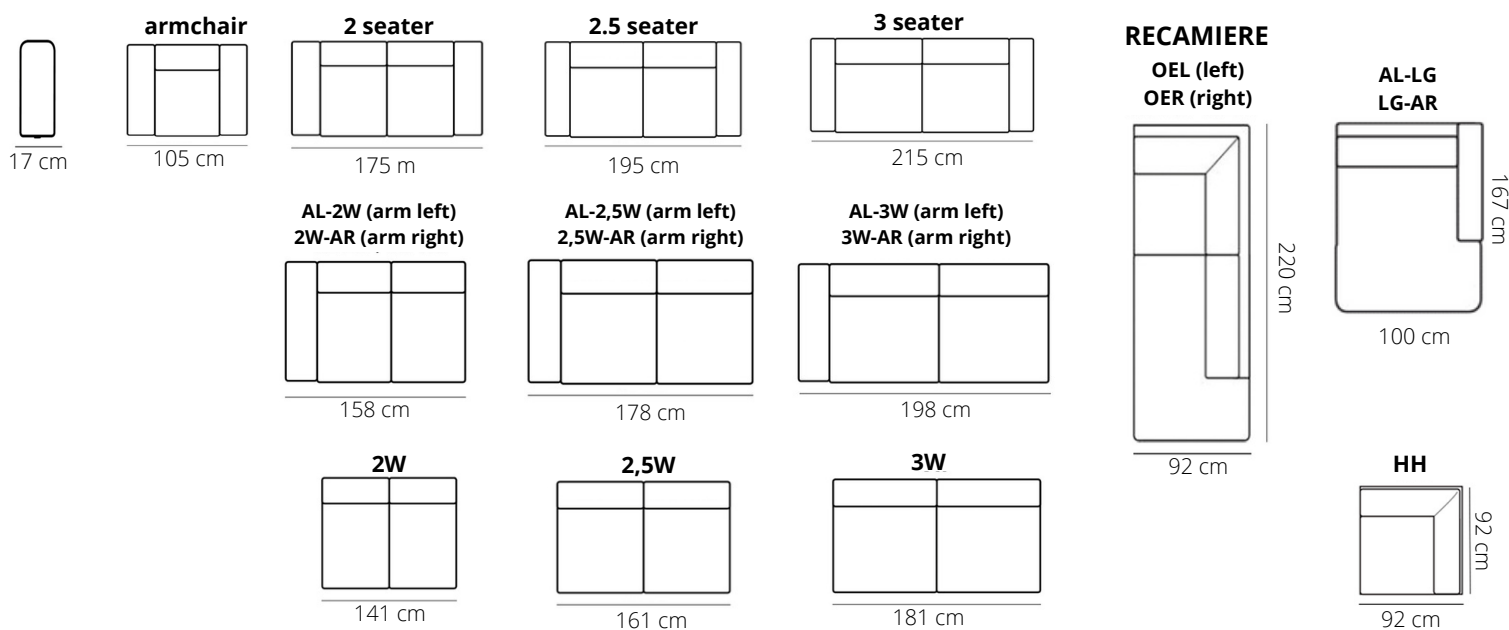

MALTESE

ELEMENTS

STITCHING

flat seam

LEG

MLT
black

HEIGHT: 81 cm
DEPTH: 92 cm
SEAT DEPTH: 62 cm
SEAT HEIGHT: 46 cm
ARM HEIGHT: 61 cm

PRODUCT INFO

FRAME

beechwood

chipboard

FILLING

BACK

foam HR 35

fibre wool

elastic belts