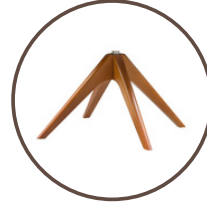

ANNABEL

crossed leg (rotatable)
chrome or black
seat height: 47 cm
arm height: 67 cm

G14 (rotatable)
polished aluminium or black
seat height: 49 cm
arm height: 69 cm

G14W (rotatable)
polished aluminium or black
seat height: 48 cm
arm height: 68 cm

star leg with wheels (rotatable)
chrome or black
seat height: 43-52 cm
arm height 63-72 cm

spider leg high (rotatable)
chrome or black
seat height: 48 cm
arm height: 68 cm

tapered leg AR (autoreturn)
black
seat height: 50 cm
arm height: 70 cm

spider leg high AR (autoreturn)
black
seat height: 50 cm
arm height: 70 cm

wooden star leg (rotatable)
beech: varnished, brut, cherry,
dark wood or black
oak: varnished, oiled or brut
seat height: 49 cm
arm height: 69 cm