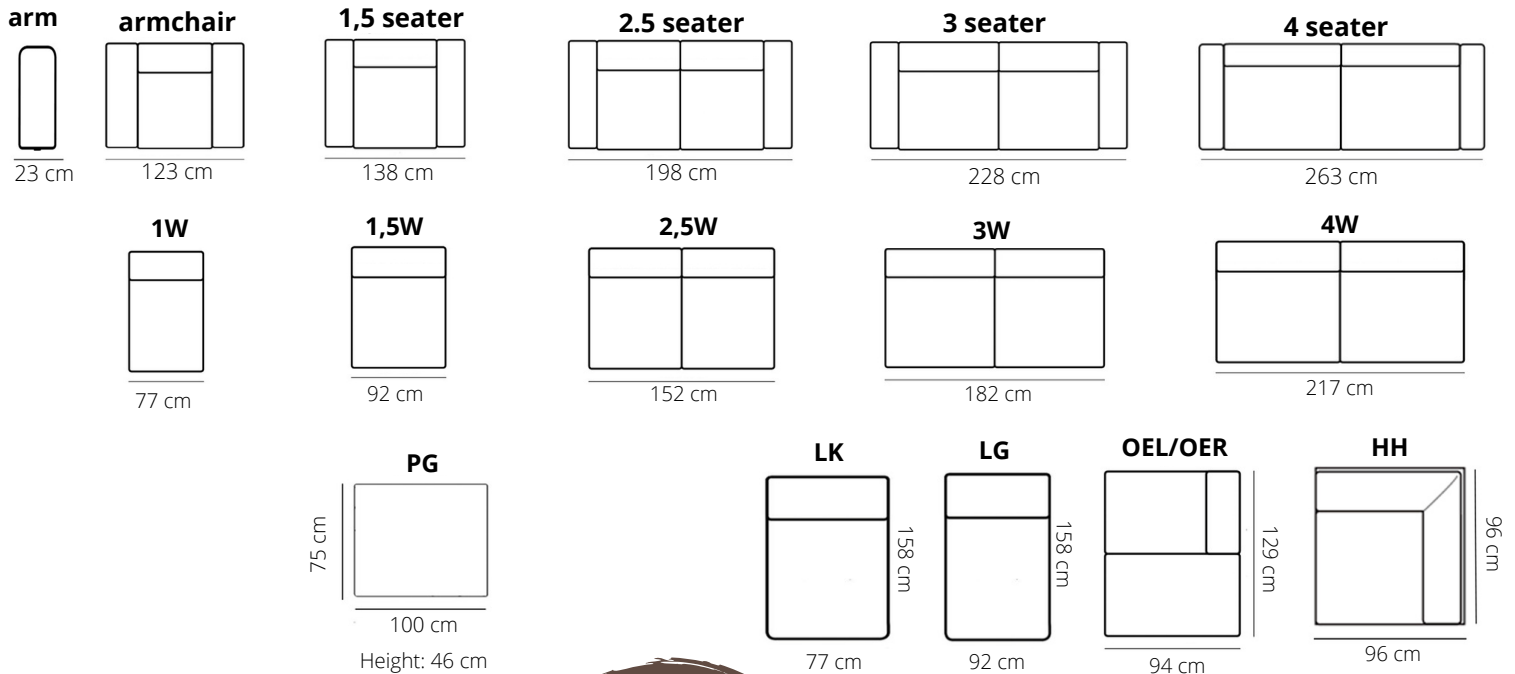

BAXTER

ELEMENTS

STITCHING

flat seam

HEIGHT: 78 cm
DEPTH: 94 cm
SEAT DEPTH: 56 cm
SEAT HEIGHT: 46 cm
ARM HEIGHT: 61 cm
ARM WIDTH: 23 cm

PRODUCT INFO

FRAME

pine wood