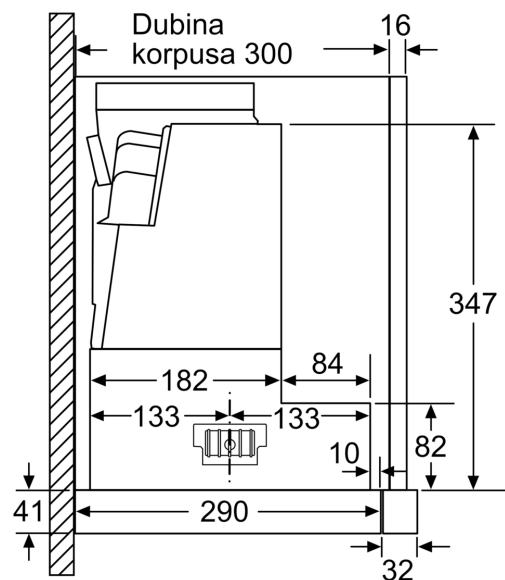

measurements in mm

Mere u milimetrima