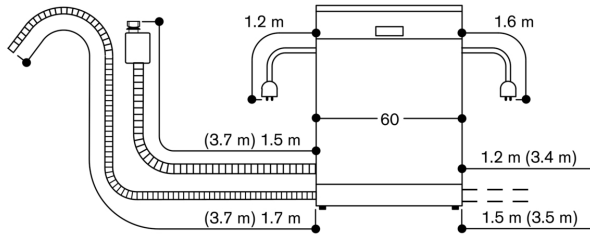

Cutlery basket.

Maximum dish sizes (upper/lower basket)

27/25, 24.5/27.5 or 22/31 cm respectively.

13 place setting capacity.

Maximum glass loading capacity 23 wine glasses.

Consumption data

Energy efficiency class D at a range of energy efficiency classes from A to G.

Door panel dimension dependent on plinth height of kitchen furniture.

Connection

Total connected load 2000-2400 W.

Connecting cable pluggable.

Water connection with 3/4" screw joint.

Connection to hot or cold water possible.

81.5 cm high dishwasher

Connection dimensions for a 60 cm wide dishwasher

() values with extension kit