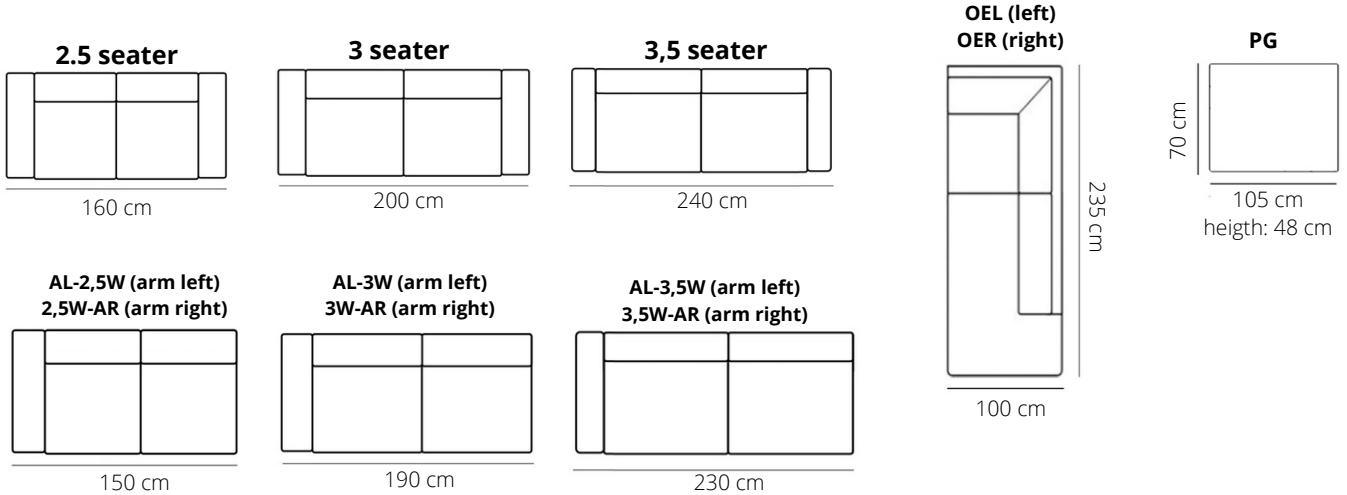

## ELEMENTS

**HEIGHT: 84 cm**  
**DEPTH: 98 cm**  
**SEAT DEPTH: 55 cm**  
**SEAT HEIGHT: 46 cm**  
**ARM HEIGHT: 62 cm**