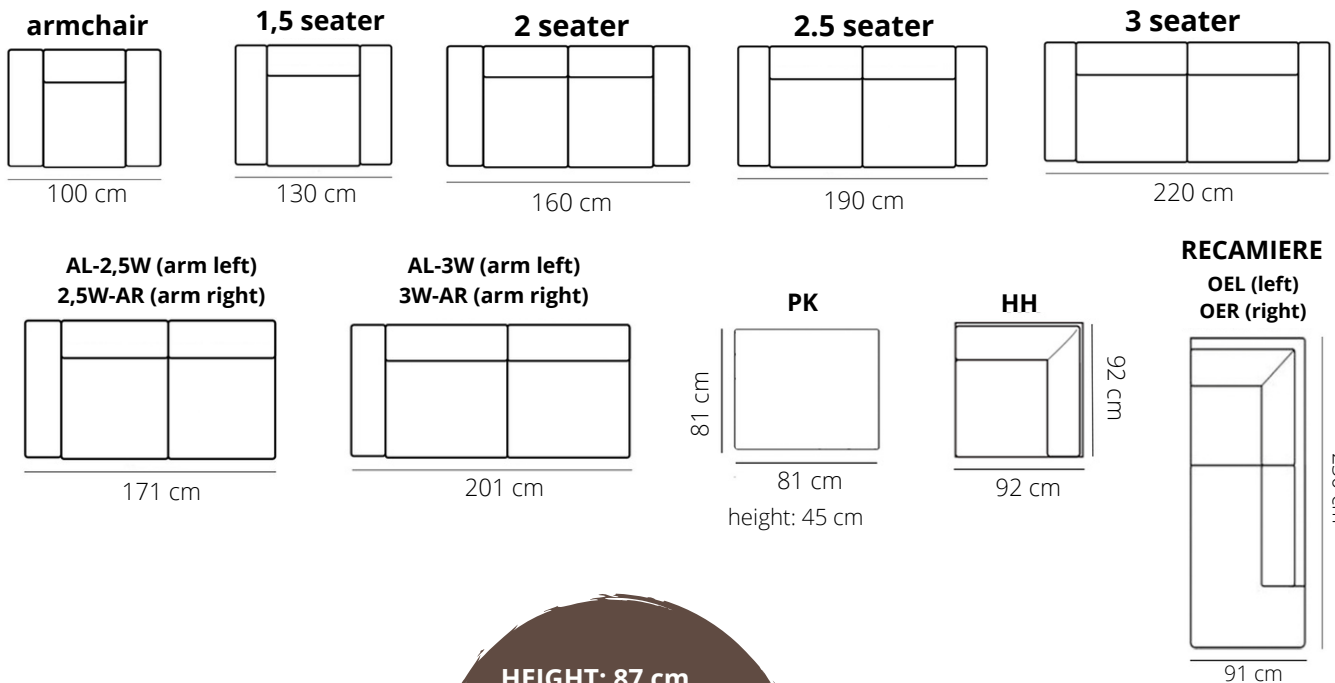

MINNESOTA

ELEMENTS

HEIGHT: 87 cm
 DEPTH: 94 cm
 SEAT DEPTH: 61 cm
 SEAT HEIGHT: 45 cm
 ARM HEIGHT: 65 cm

STITCHING

LEGS

PRODUCT INFO

FILLING

SUSPENSION