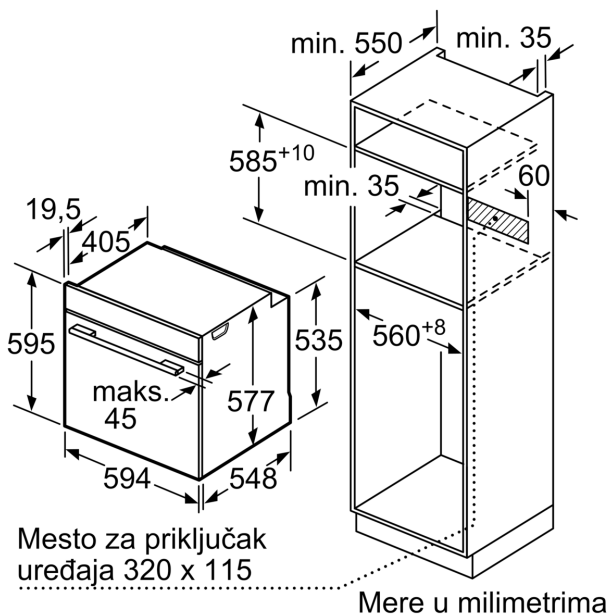

If the appliance will be installed underneath a hob, the following worktop thicknesses (including substructure if necessary) must be taken into account.

Hob type	min. worktop thickness	
	fitted	flush
Induction hob	37 mm	38 mm
Full surface Induction hob	47 mm	48 mm
Gas hob	30 mm	38 mm
Electric hob	27 mm	30 mm