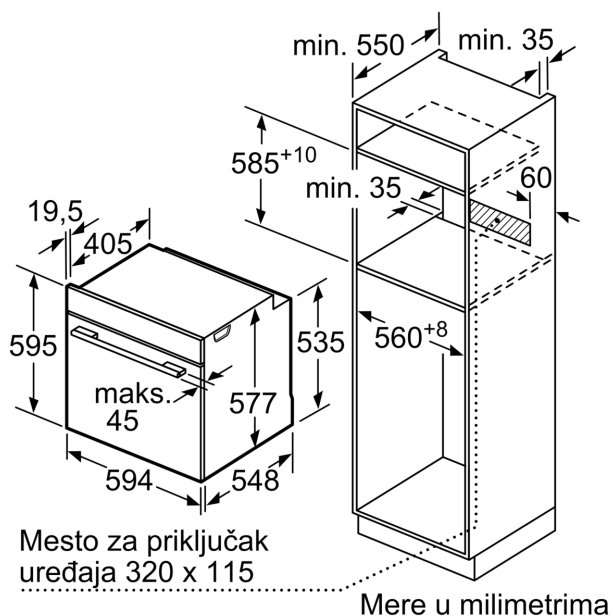

If the appliance will be installed underneath a hob, the following worktop thicknesses (including substructure if necessary) must be taken into account.

Hob type	min. worktop thickness	
	fitted	flush
Induction hob	37 mm	38 mm
Full surface Induction hob	47 mm	48 mm
Gas hob	30 mm	38 mm
Electric hob	27 mm	30 mm