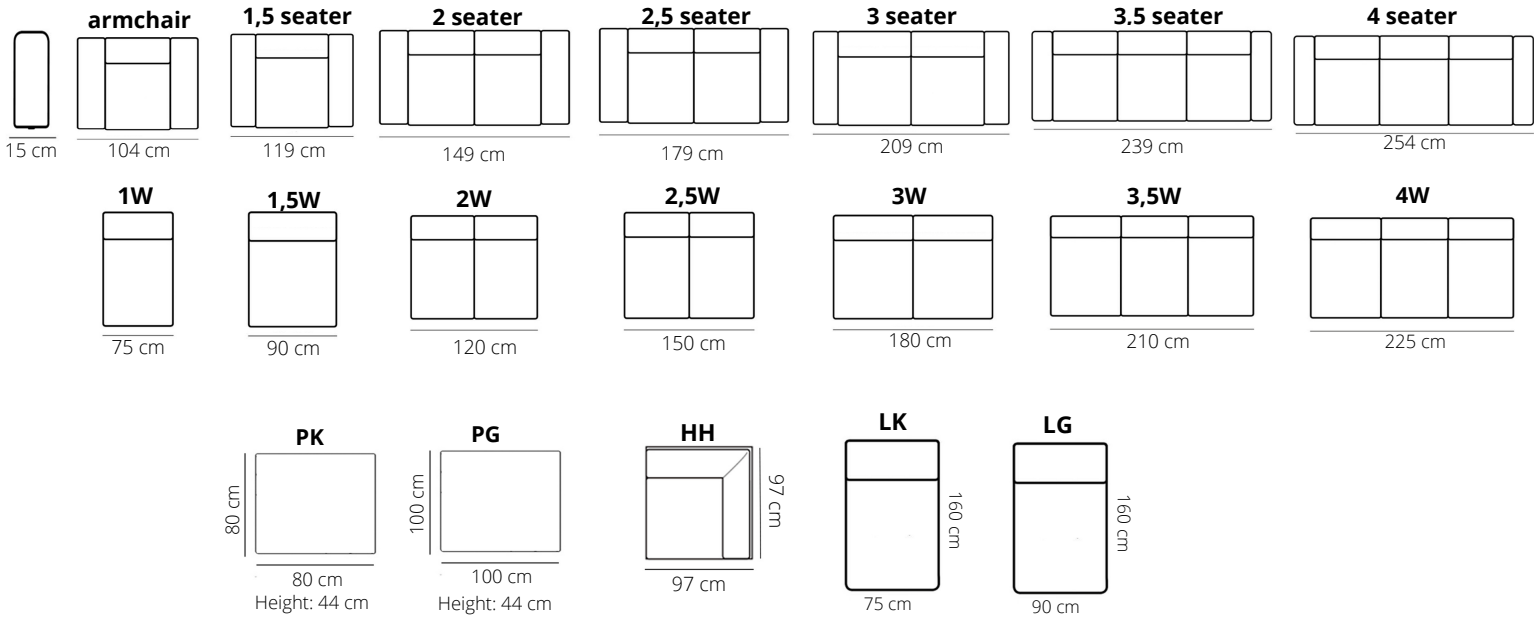

CALZONE

ELEMENTS

HEIGHT: cushions low: 68 cm
 cushions high: 86 cm
 DEPTH: 96 cm
 SEAT DEPTH: cushions low: 55 cm
 cushions high: 65 cm
 SEAT HEIGHT: 46 cm
 ARM HEIGHT: 68 cm

STITCHING

pinched seam

LEGS

CAS

black

This model has loose seat and back cushions.
 The back cushions are manually adjustable.

PRODUCT INFO

FRAME

beechwood

chipboard

FILLING

BACK